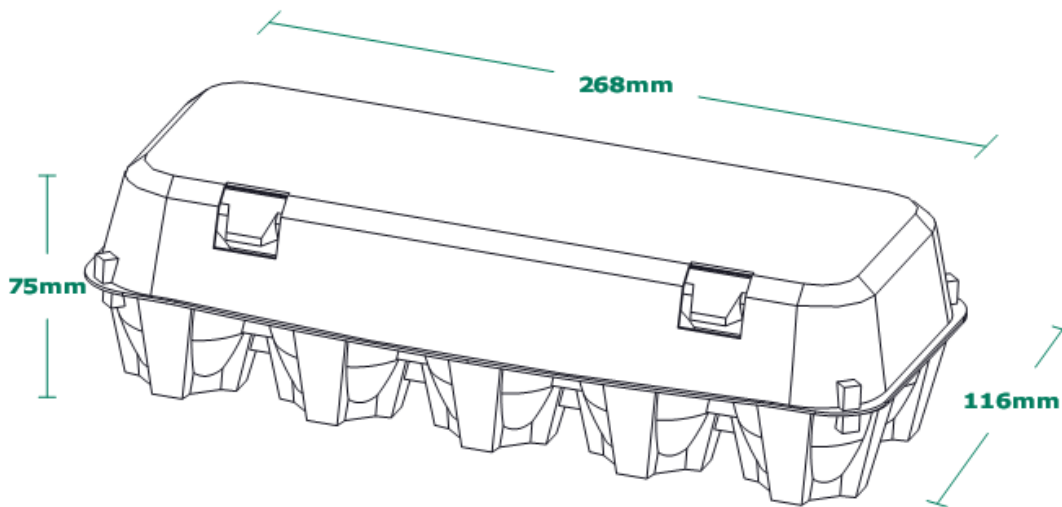

## Egg Design

Our egg cell is constructed for weight class XL

## Dimensions:

Closed:

Width: 116mm

Height: 75mm

Length: 268mm