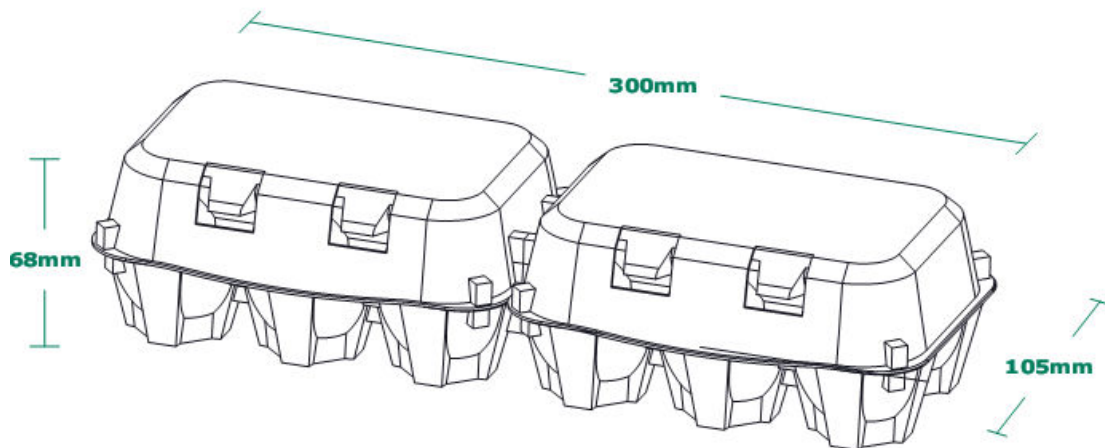

ComPak (2G) 6-egg

Egg Design

Our egg cell is constructed for weight classes S, M, L

Dimensions:

Closed:

Width: 105mm

Height: 68mm

Length: 300mm

Quantities:

Pallets: Units per bundle: 150 Units per pallet: 4800

Label:

label guidelines

print areas