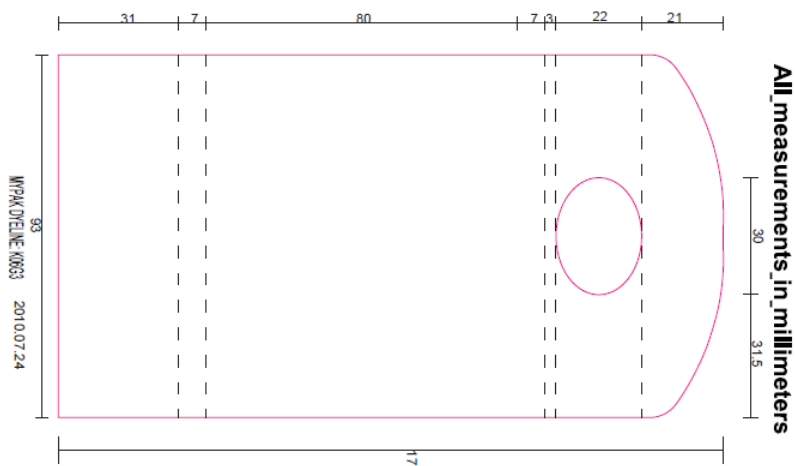

### Closed Dimensions:

Width: 116mm

Height: 75mm

Length: 316mm

**Weight Range:** 53g---58g

### Dimension of Bundle:

650mm in height, 316mm in width, and 513mm in length

**Dimension of Pallet:** 3.37 cubic meters

#### label guidelines

**Inner label size: 85mm \* 55mm**