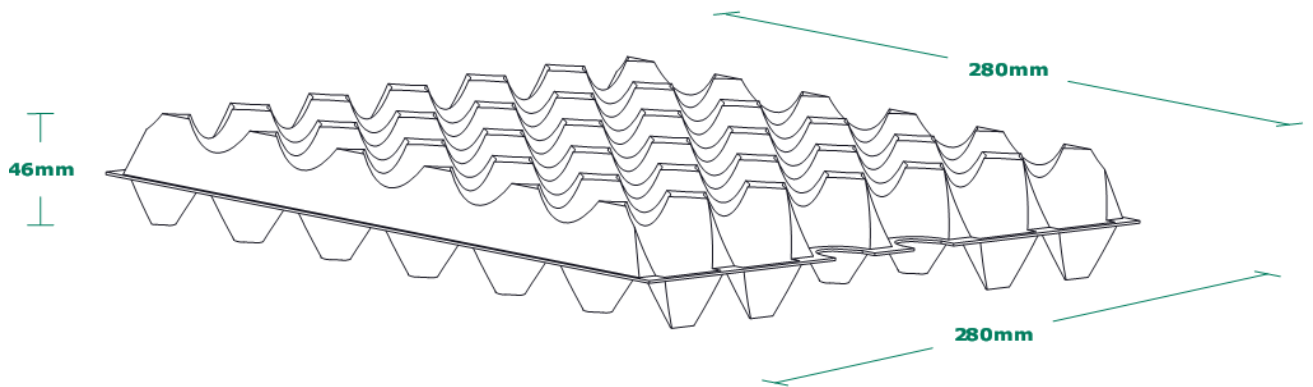

30-egg Small

Dimensions:

Closed:

Width: 280mm

Height: 280mm

Length: 46mm

Quantities:

Pallets: